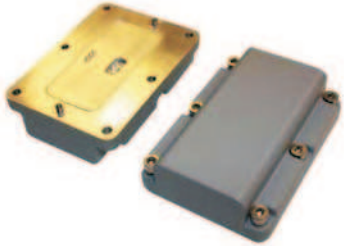

Hard cases and holsters

7

Featured product centurion XpG

Ref. ID251, Rev.B

Email: info@metesco.nl
Telephone: +31 (0) 78 652 1151
www.metesco.nl

Batteries and chargers

1 centurion Xp series Battery (CDX2341-121) € 231,00

2 centurion Xp series Battery cHarGinG station (XP-323) € 382,00

3 centurion Xp series poWer suppl y – uK pLuG (CDX2341-130) € 165,00

4 centurion Xp series poWer suppl y – eu pLuG (CDX2341-129) € 165,00